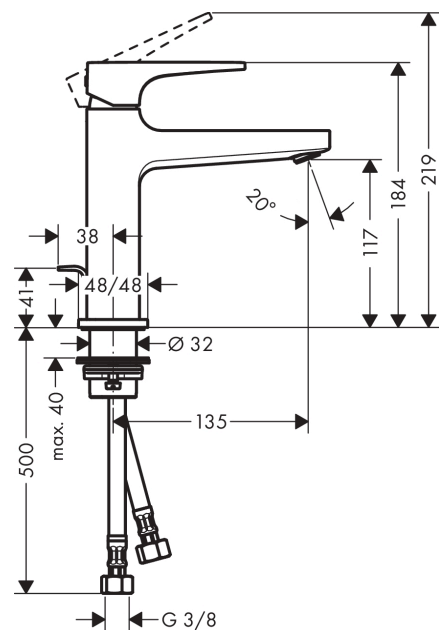

Metropol

Single lever basin mixer 110 with lever handle and pop-up waste set

Surfaces: **Chrome** Article Number: **32506000**

Description

product features

- consists of: single lever basin mixer, waste set
- ComfortZone 110
- projection 135 mm
- spray type: normal spray
- maximum flow rate at 3 bar: 5 l/min
- ceramic cartridge
- temperature limitation adjustable
- suitable for continuous flow water heaters
- pop-up waste set G 1¼
- material waste set: metal
- connection type: G ¾ connections
- connection dimension: DN15

Technology

Design awards

Product image

Scale drawing

Flowchart

Metropol
Single lever basin mixer 110 with lever handle and pop-up waste set
 Surfaces: **Chrome** Article Number: **32506000**

Exploded Drawing

Year of production: >10/16

Metropol

Single lever basin mixer 110 with lever handle and pop-up waste set

Surfaces: **Chrome** Article Number: **32506000**

Spare part list

Year of production: >10/16

Pos.	Description	Article Number	Price	PU
1	handle	92995000	-	1
2	screw cover	95704000	-	1
3	flange	92625000	-	1
4	nut	92689000	-	1
5	O-ring 27x1,5	92527000	-	1
6	O-ring 25x1,5	98146000	-	1
7	cartridge, assy	97685000	-	1
8	seal	98865000	-	1
9	adapter for cartridge	92628000	-	1
10	adapter for cartridge	98866000	-	1
11	O-ring 23x2	98398000	-	1
12	aerator M24x1 (5 l/min)	92996000	-	1
13	service tool	95661000	-	1
14	O-ring 32x1,5	92936000	-	1
15	escutcheon	93048000	-	1
16	fixing set (Ø 32)	13961000	-	1
17	flat seal	98749000	-	1
18	lever collar	97548000	-	1
19	pull rod	96657000	-	1
20	connection hose 600 mm M8x0,75 G3/8	96556000	-	1
21	O-ring 6,6x1,6	93019000	-	1
22	sealing set	95581000	-	1
a	pop up waste	94139000	-	1
b	fixation extension 35 mm	13898000	-	1