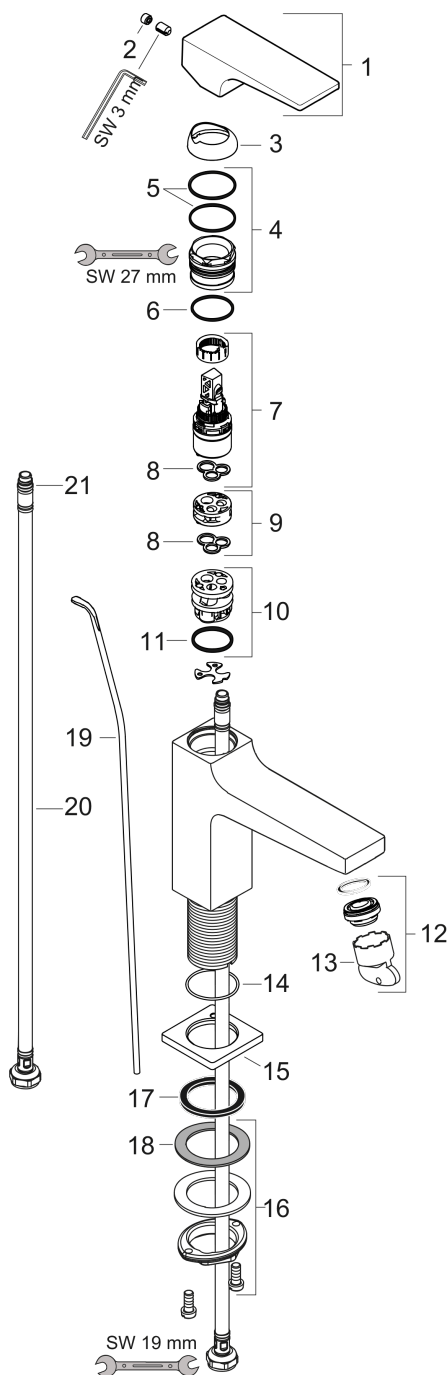

Metropol

Single lever basin mixer 110 with lever handle and pop-up waste set

Surfaces: **Chrome** Article Number: **32506000**

Description

product features

- consists of: single lever basin mixer, waste set
- ComfortZone 110
- projection 135 mm
- spray type: normal spray
- maximum flow rate at 3 bar: 5 l/min
- ceramic cartridge
- temperature limitation adjustable
- suitable for continuous flow water heaters
- pop-up waste set G 1¼
- material waste set: metal
- connection type: G ¾ connections
- connection dimension: DN15

Technology

Design awards

Product image

Scale drawing

Flowchart

Metropol
Single lever basin mixer 110 with lever handle and pop-up waste set
 Surfaces: **Chrome** Article Number: **32506000**

Exploded Drawing

Year of production: >10/16

Metropol

Single lever basin mixer 110 with lever handle and pop-up waste set

Surfaces: **Chrome** Article Number: **32506000**

Spare part list

Year of production: >10/16

Pos.	Description	Article Number	Price	PU
1	handle	92995000	-	1
2	screw cover	95704000	-	1
3	flange	92625000	-	1
4	nut	92689000	-	1
5	O-ring 27x1,5	92527000	-	1
6	O-ring 25x1,5	98146000	-	1
7	cartridge, assy	97685000	-	1
8	seal	98865000	-	1
9	adapter for cartridge	92628000	-	1
10	adapter for cartridge	98866000	-	1
11	O-ring 23x2	98398000	-	1
12	aerator M24x1 (5 l/min)	92996000	-	1
13	service tool	95661000	-	1
14	O-ring 32x1,5	92936000	-	1
15	escutcheon	93048000	-	1
16	fixing set (Ø 32)	13961000	-	1
17	flat seal	98749000	-	1
18	lever collar	97548000	-	1
19	pull rod	96657000	-	1
20	connection hose 600 mm M8x0,75 G3/8	96556000	-	1
21	O-ring 6,6x1,6	93019000	-	1
22	sealing set	95581000	-	1
a	pop up waste	94139000	-	1
b	fixation extension 35 mm	13898000	-	1