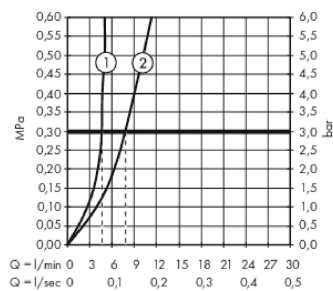

Metropol

Single lever basin mixer 110 with lever handle and pop-up waste set

Surfaces: **Chrome** Article Number: **32506000**

Description

product features

- consists of: single lever basin mixer, waste set
- ComfortZone 110
- projection 135 mm
- spray type: normal spray
- maximum flow rate at 3 bar: 5 l/min
- ceramic cartridge
- temperature limitation adjustable
- suitable for continuous flow water heaters
- pop-up waste set G 1¼
- material waste set: metal
- connection type: G ¾ connections
- connection dimension: DN15

Technology

Design awards

Product image

Scale drawing

Flowchart

Metropol
Single lever basin mixer 110 with lever handle and pop-up waste set
 Surfaces: **Chrome** Article Number: **32506000**

Exploded Drawing